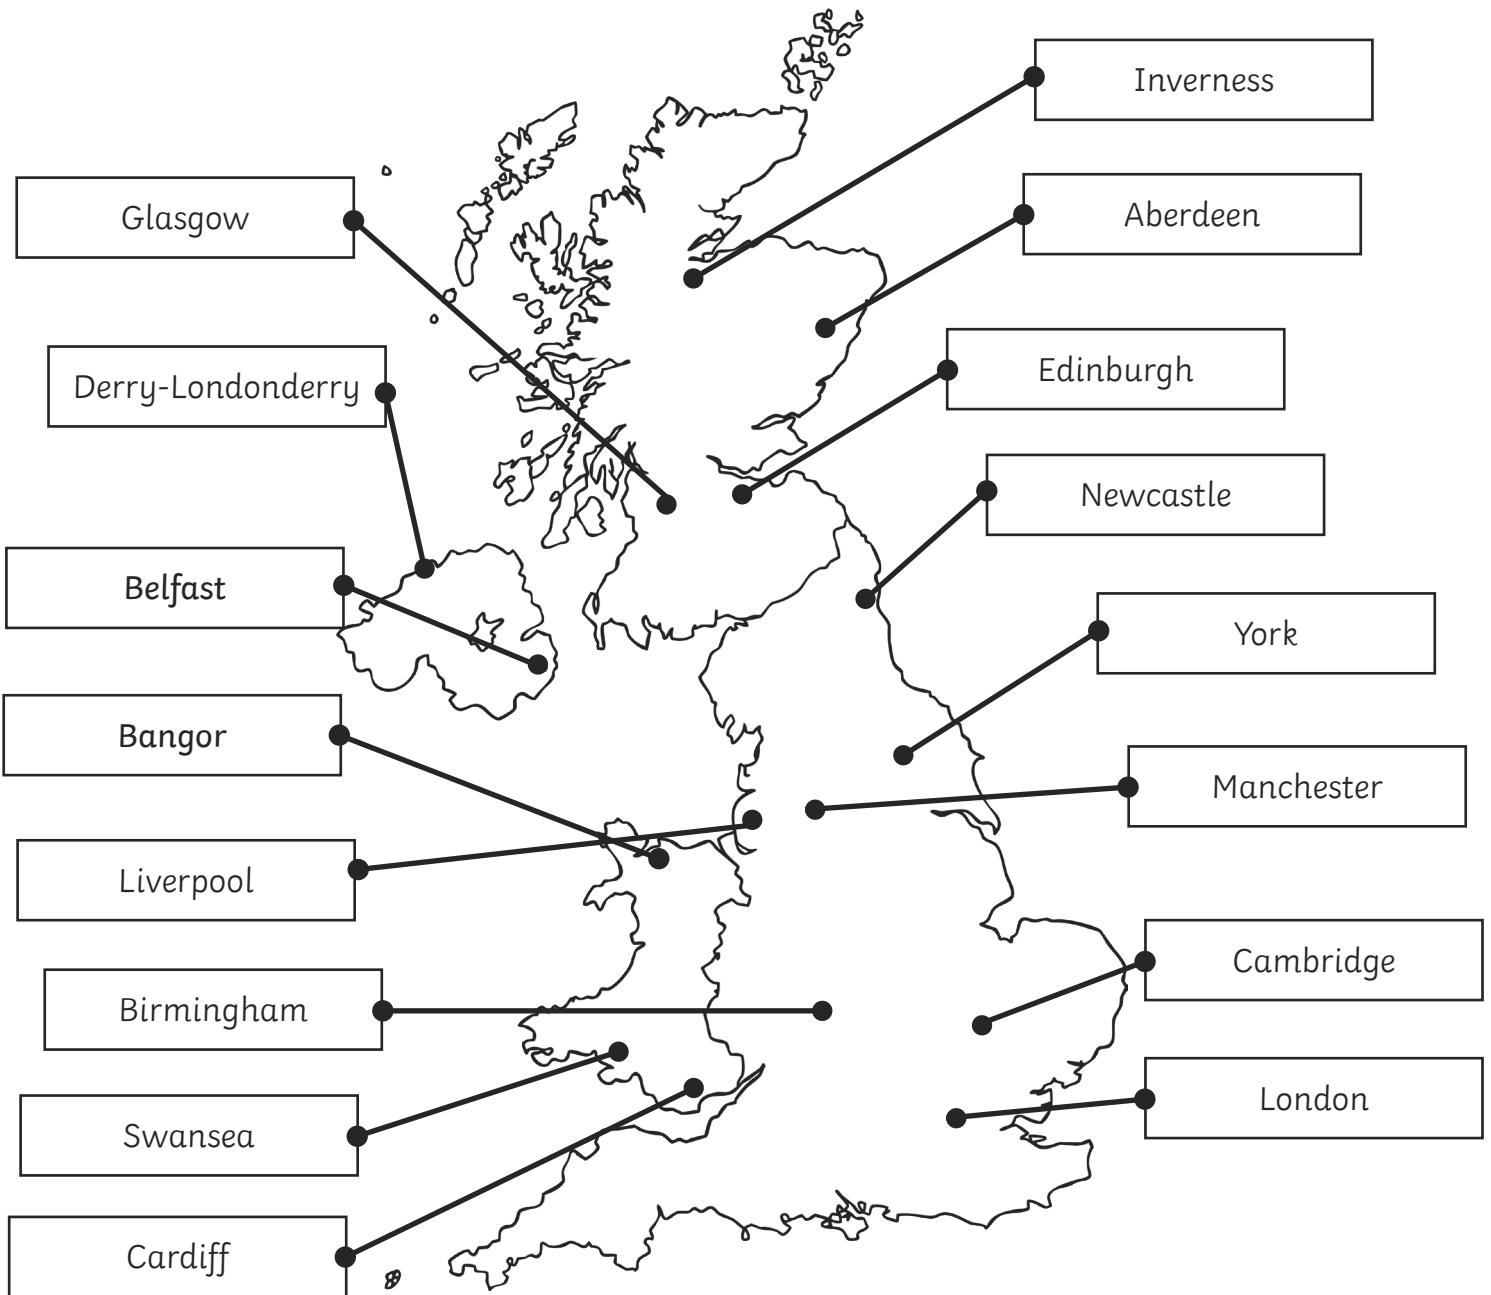

# Map of Cities in the United Kingdom

Can you locate these cities on your map? Don't forget to label with capital letters!

London	Cardiff	Edinburgh	Belfast	Cambridge
York	Newcastle	Manchester	Birmingham	Glasgow
Aberdeen	Swansea	Derry-Londonderry	Bangor	Inverness
				Liverpool

**Extension:** Which of these cities has the largest population? Which has the smallest population? Use books and the internet to help you find the answer.

# Answers

London	Cardiff	Edinburgh	Belfast	Cambridge
York	Newcastle	Manchester	Birmingham	Glasgow
Aberdeen	Swansea	Derry-Londonderry	Bangor	Inverness
				Liverpool