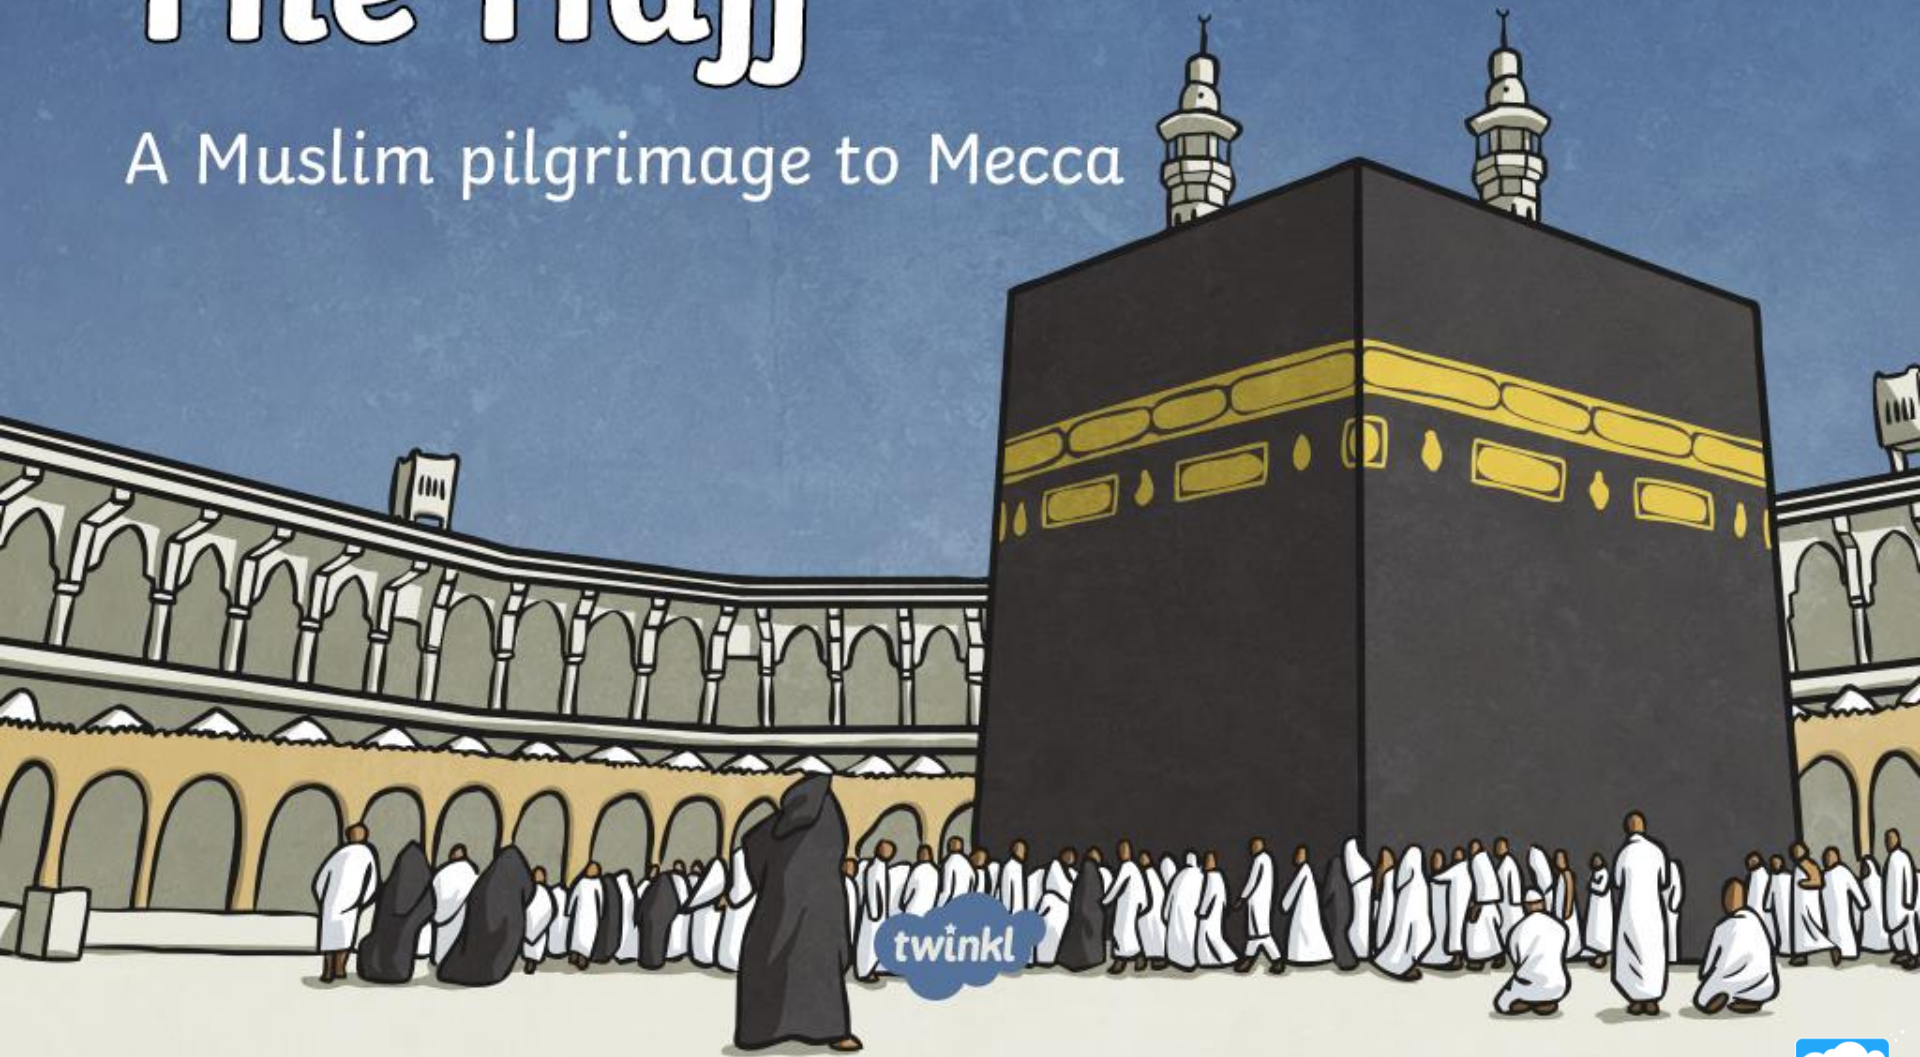

The Hajj

A Muslim pilgrimage to Mecca

What is Hajj

- Hajj means 'special journey'
- It is one of the five pillars of Islam.
- All Muslims try to do Hajj at least once in their lives. But it can be difficult to get the money and time to travel.
- Millions of people go to Mecca for Hajj every year.

What Do Muslim Pilgrims Do during Hajj?

During [Hajj](#), millions of pilgrims arrive in [Mecca](#) and perform a series of rituals.

- The pilgrims visit the [Ka'bah](#) in Mecca and walk around it seven times.
- They run between two mounts called Safa and Marwa.
- The pilgrims go to the plains of Mount [Arafat](#) to stand in vigil and spend a night on the plain of Muzdalifah.
- They camp in Mina and throw seven small stones at three stone pillars, which symbolise the devil.
- The men shave their hair and sacrifice an animal as performed by the prophet Abraham.
- Finally, the pilgrims return to Mecca to the Ka'bah and circle it seven times again.

What Do Pilgrims wear?

The cloth of the pilgrim is known as [ihram](#). White cloth is worn so all people are equal, whether rich or poor.

The Ka'bah

The pilgrims visit the Ka'bah in Mecca and walk around it seven times, anti-clockwise.

Photo courtesy of marvikad (@flickr.com) - granted under creative commons licence - attribution

Muslims believe that the Ka'bah was built by the prophet Abraham and his son, Ishmail, 4000 years ago.

It is the first house built to worship Allah and has been made larger over the years.