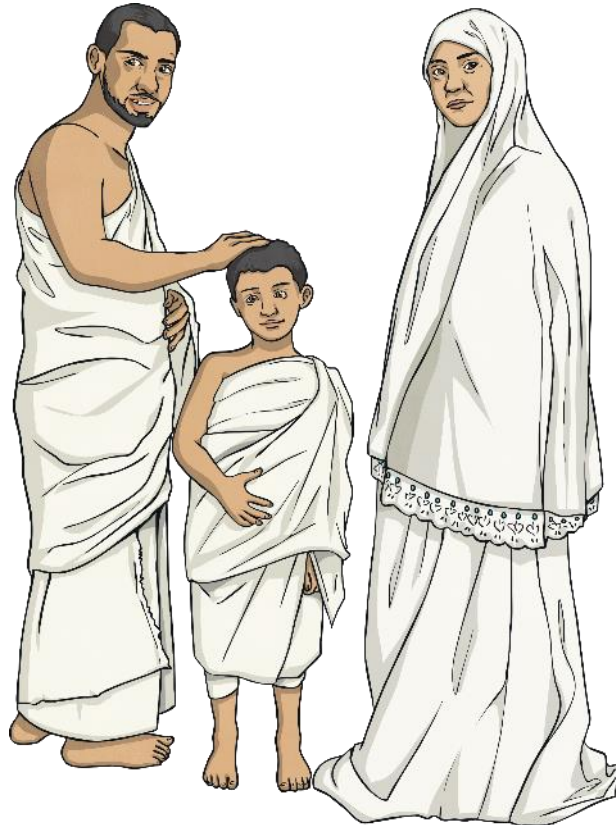

The Hajj

A Muslim pilgrimage to Mecca

What is Hajj

- Hajj means 'special journey'
- It is one of the five pillars of Islam.
- All Muslims try to do Hajj at least once in their lives. But it can be difficult to get the money and time to travel.
- Millions of people go to Mecca for Hajj every year.

What Do Muslim Pilgrims Do during Hajj?

During [Hajj](#), millions of pilgrims arrive in [Mecca](#) and perform a series of rituals.

- The pilgrims visit the [Ka'bah](#) in Mecca and walk around it seven times.
- They run between two mounts called Safa and Marwa.
- The pilgrims go to the plains of Mount [Arafat](#) to stand in vigil and spend a night on the plain of Muzdalifah.
- They camp in Mina and throw seven small stones at three stone pillars, which symbolise the devil.
- The men shave their hair and sacrifice an animal as performed by the prophet Abraham.
- Finally, the pilgrims return to Mecca to the Ka'bah and circle it seven times again.

What Do Pilgrims wear?

The cloth of the pilgrim is known as [ihram](#). White cloth is worn so all people are equal, whether rich or poor.

The Ka'bah

The pilgrims visit the Ka'bah in Mecca and walk around it seven times, anti-clockwise.

Photo courtesy of marvikad (@flickr.com) - granted under creative commons licence - attribution

Muslims believe that the Ka'bah was built by the prophet Abraham and his son, Ishmail, 4000 years ago.

It is the first house built to worship Allah and has been made larger over the years.